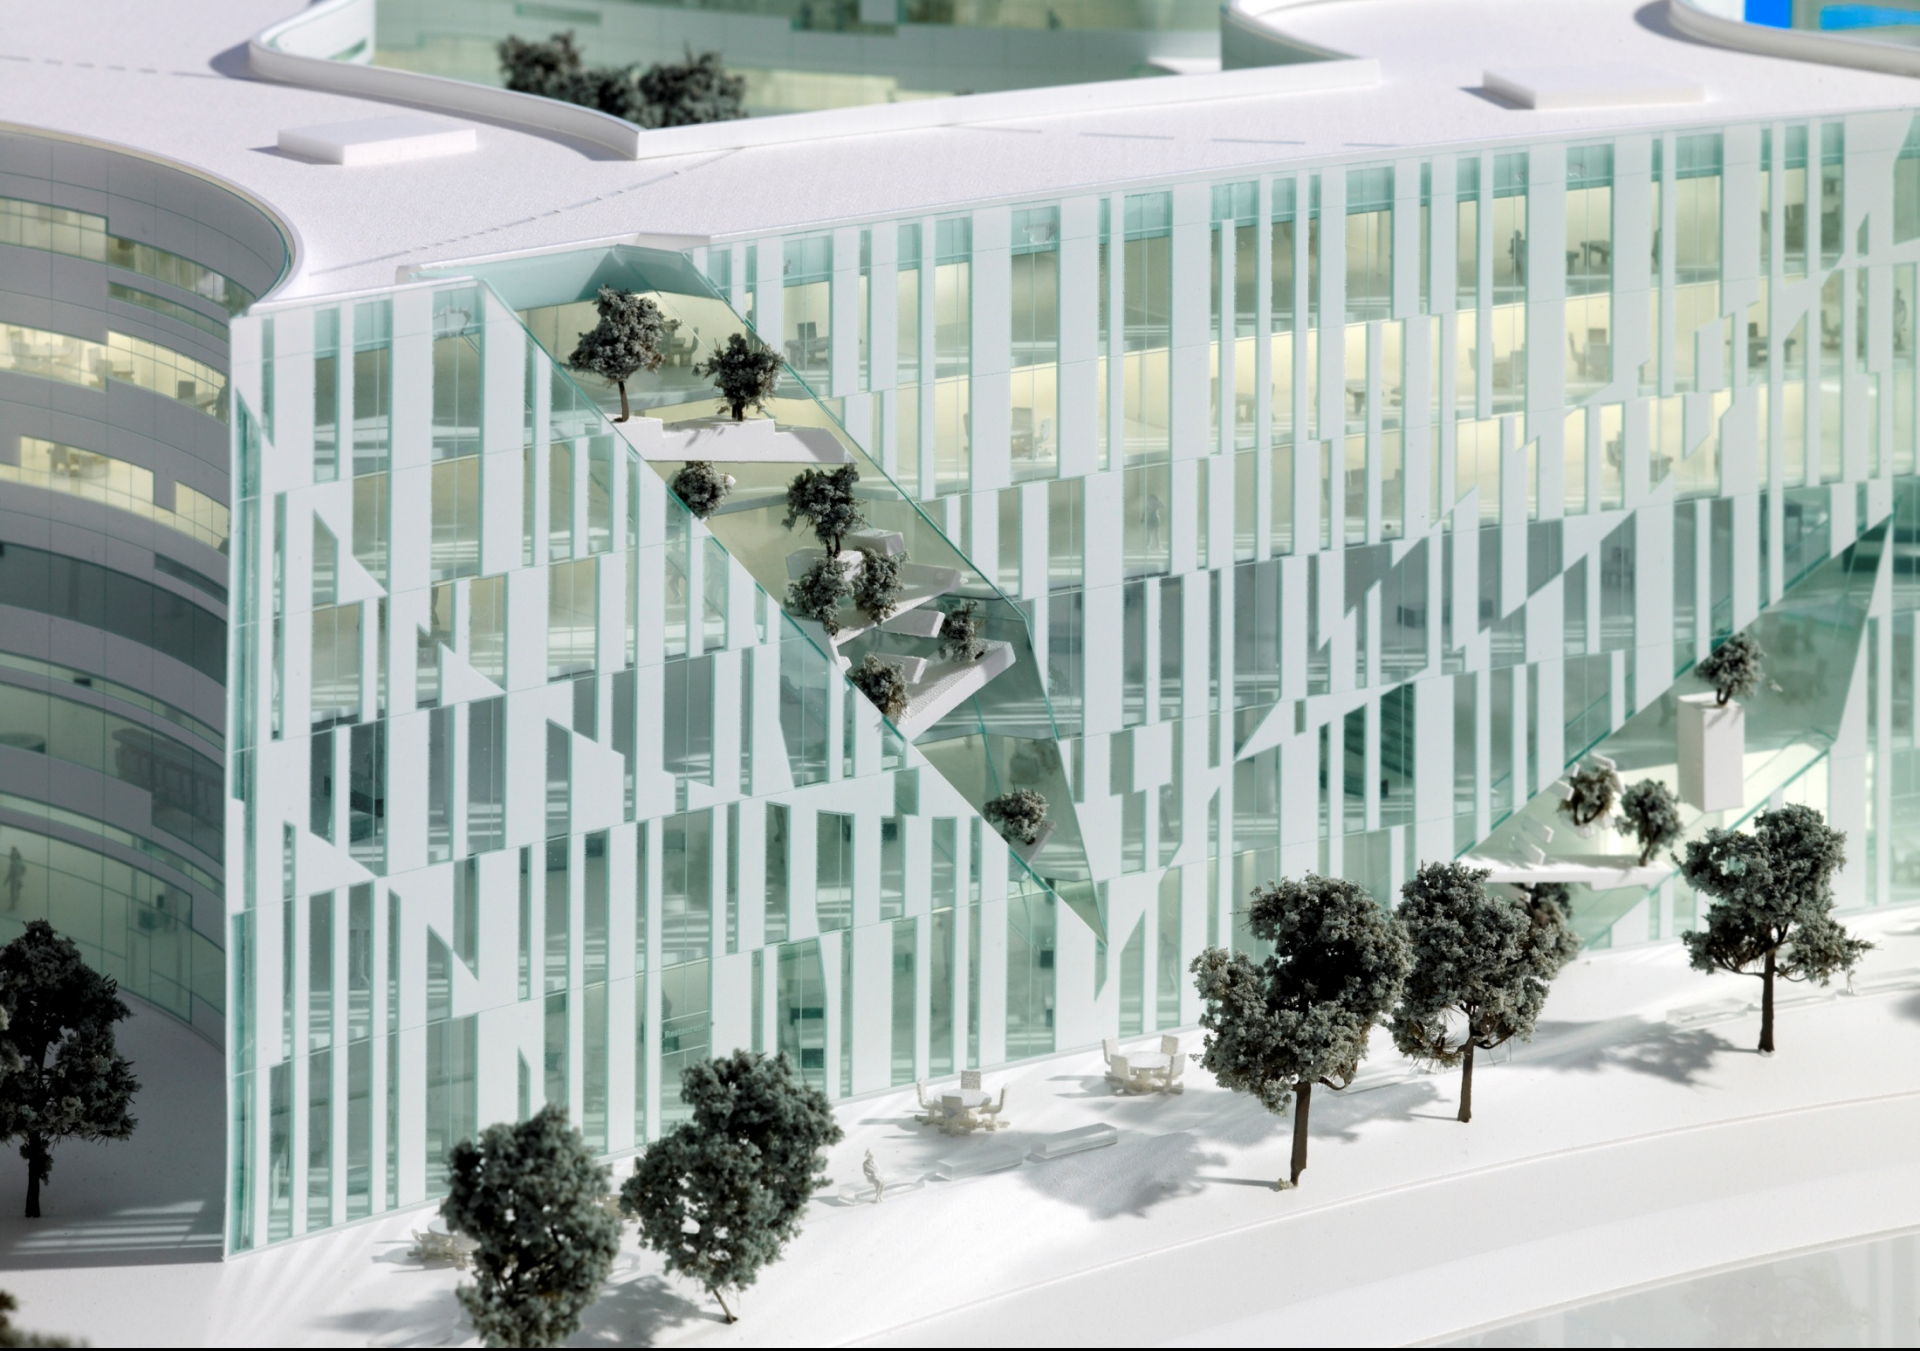

KÖ-BOGEN, Düsseldorf, Germany